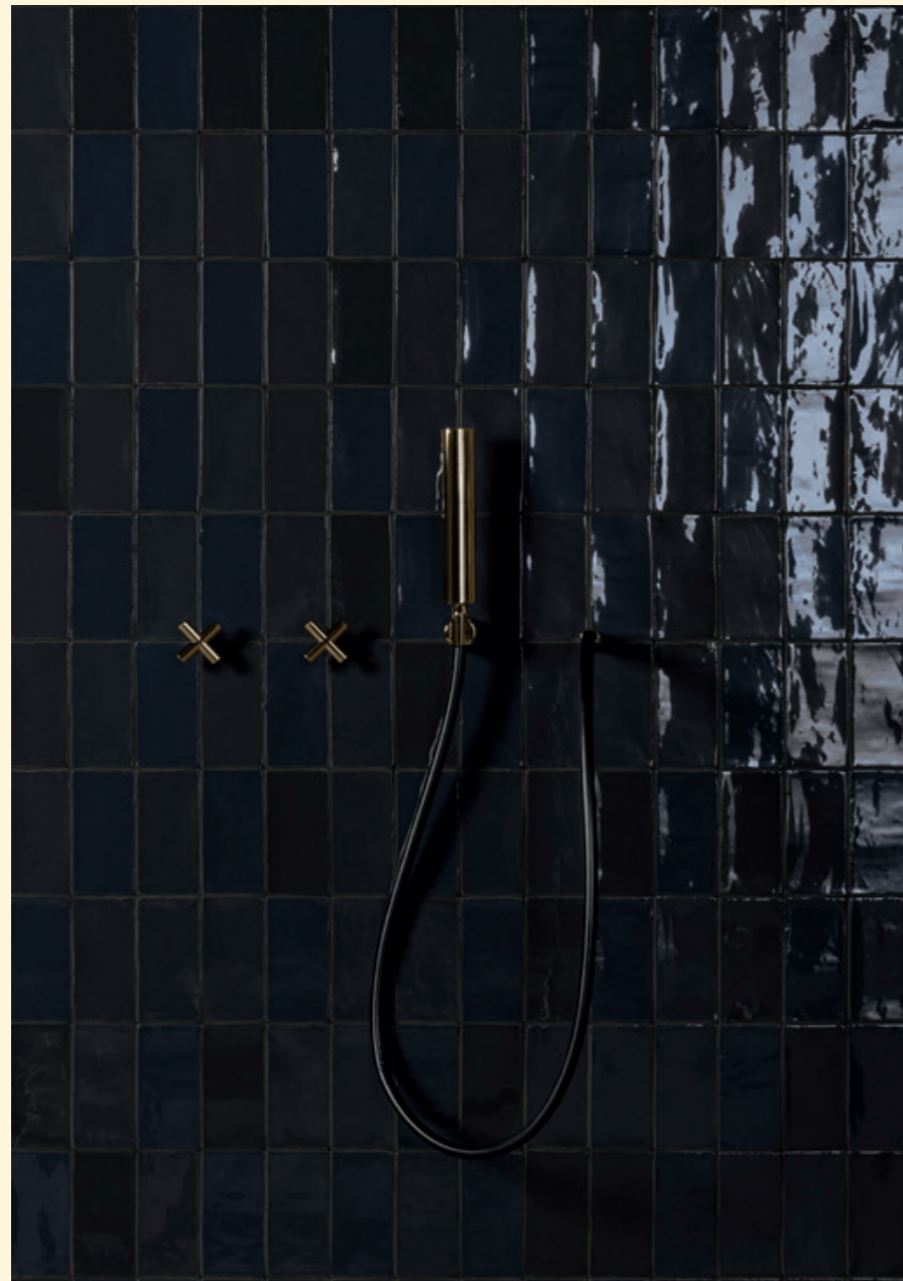

4100483 NANO GAP NERO

NANO GAP GROUTS

NANO GAP

BIANCO
GRIGIO
NERO

colori stucchi consigliati / advised grouts colors

Kerakoll 02
Kerakoll 06
Kerakoll 12

HOPS

Hops Lux Nero 7,5x15