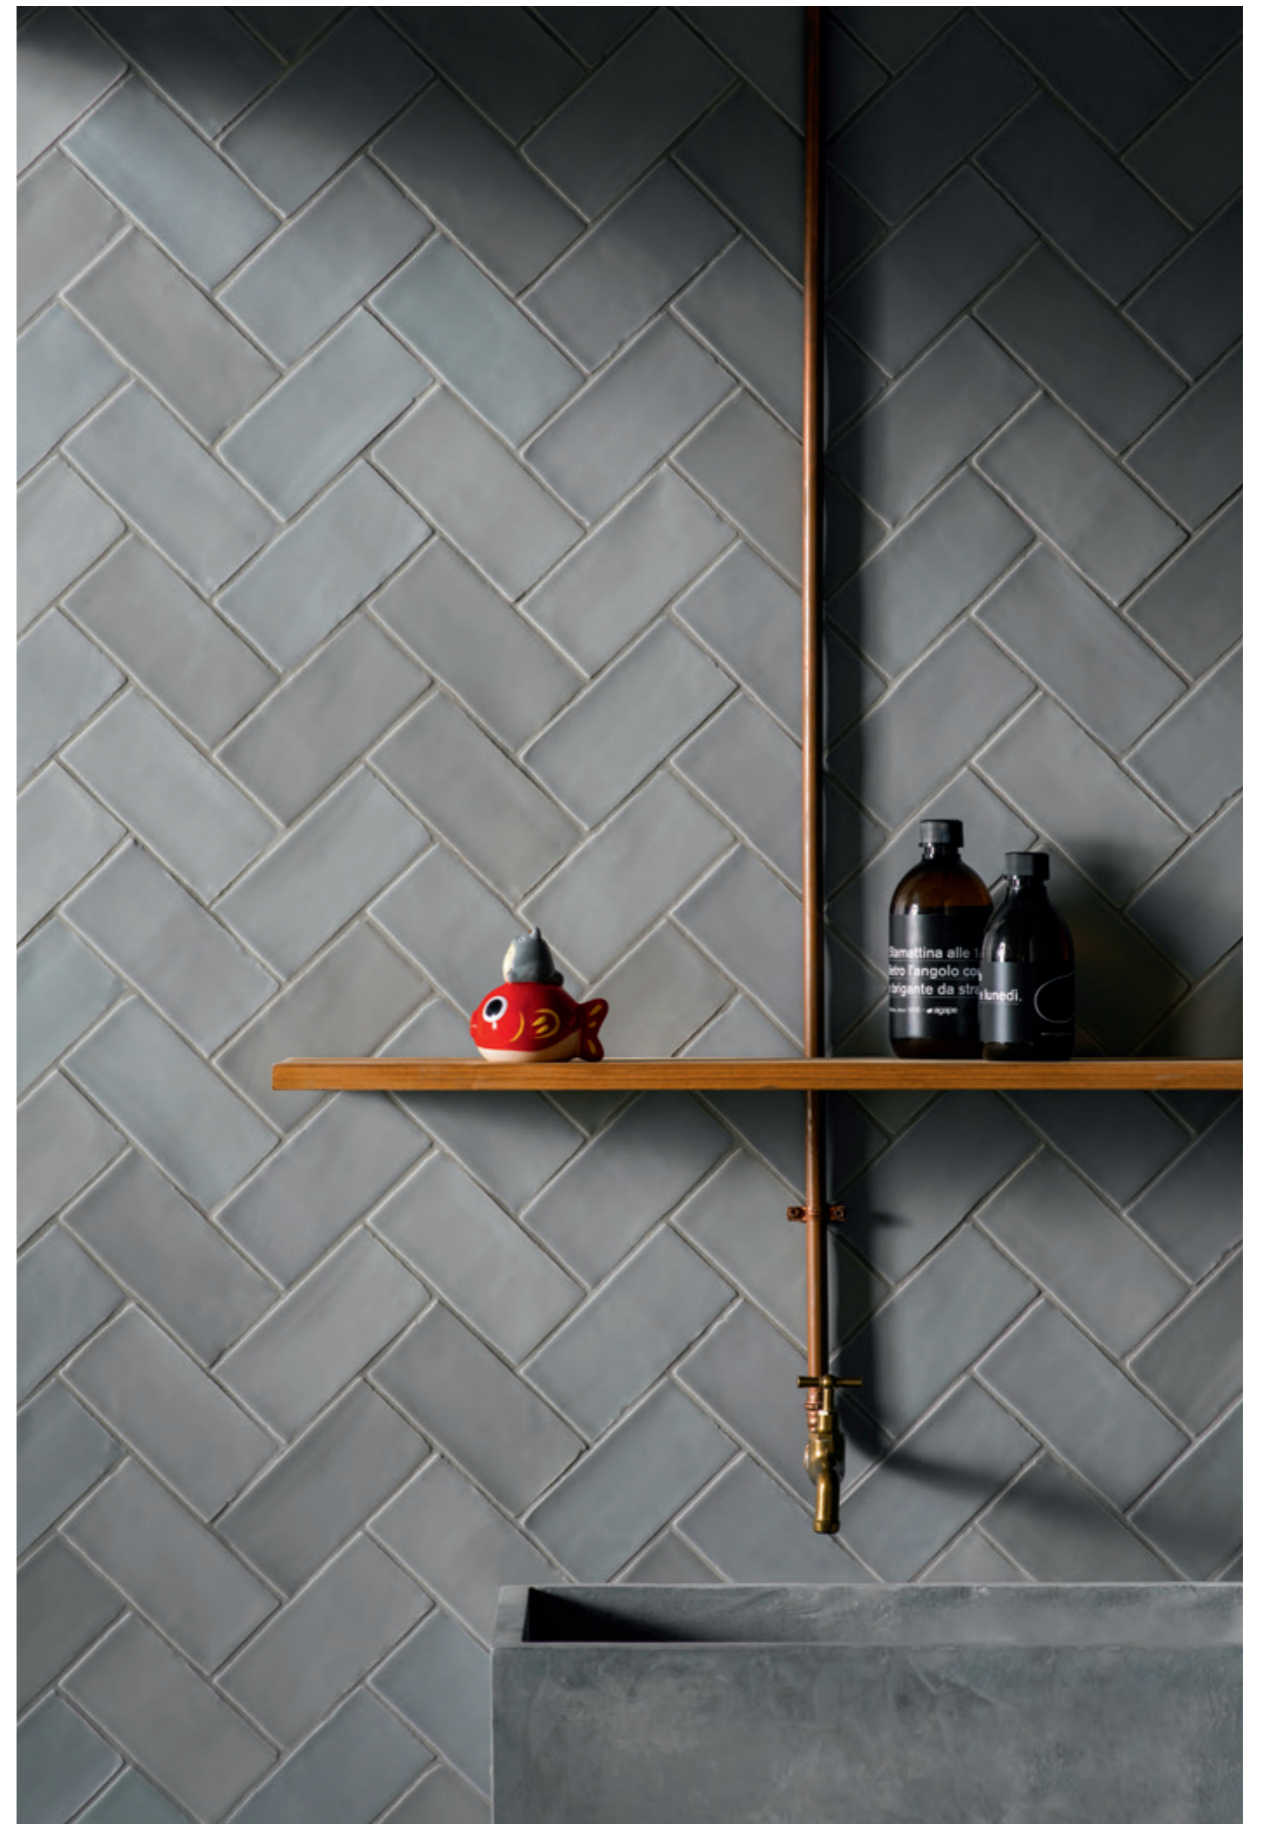

4100483 NANO GAP NERO

NANO GAP GROUTS

NANO GAP

BIANCO
GRIGIO
NERO

colori stucchi consigliati / advised grouts colors

Kerakoll 02
Kerakoll 06
Kerakoll 12

HOPS

Hops Lux Nero 7,5x15