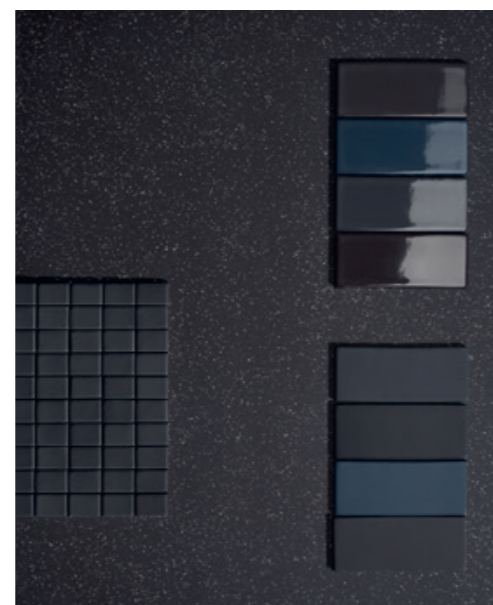

COSMO NERO

COSMO NERO - MICRO COSMO MOSAIC NERO
BRICK LUX BLU-NERO - BRICK MATTE BLU-NERO