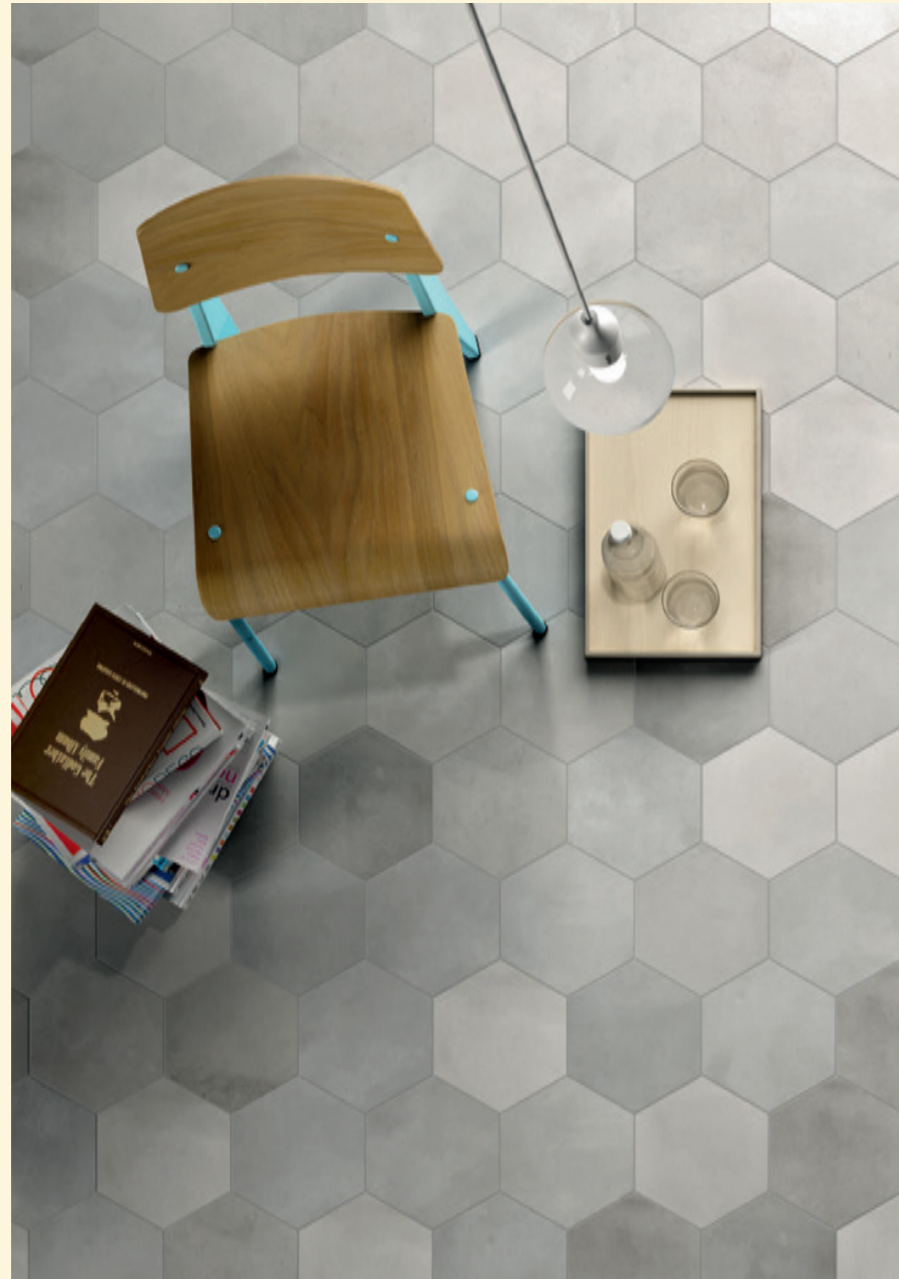

MATE

Mate Esagona Terra Fumo 22,5x19,5