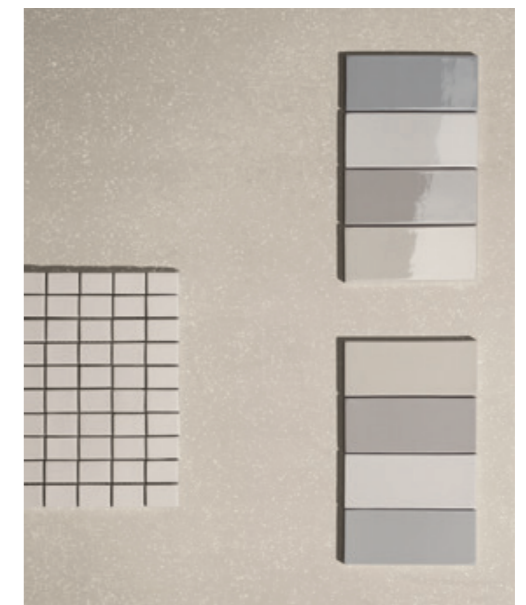

COSMO GRIGIO

COSMO GRIGIO - MICRO COSMO MOSAIC BIANCO
BRICK LUX GRIGIO - BRICK MATTE GRIGIO