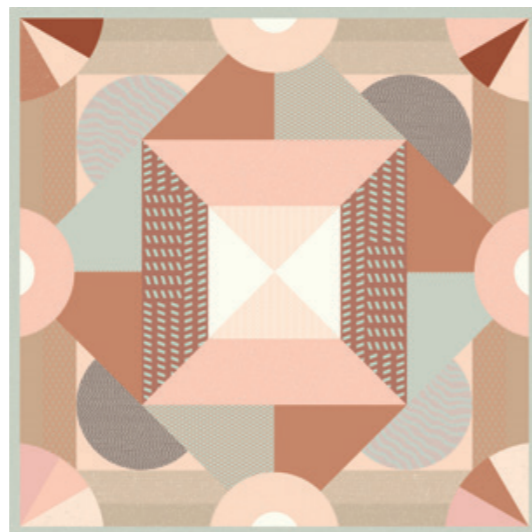

FINISH OPACO RETTIFICATO - NATURAL RECTIFIED

SIZES 120x120

THICKNESS 6 MM

LIGHT TRAFFIC

4100889 ONE_03

4100890 ONE_04

4100891 ONE_05

4100892 ONE_06