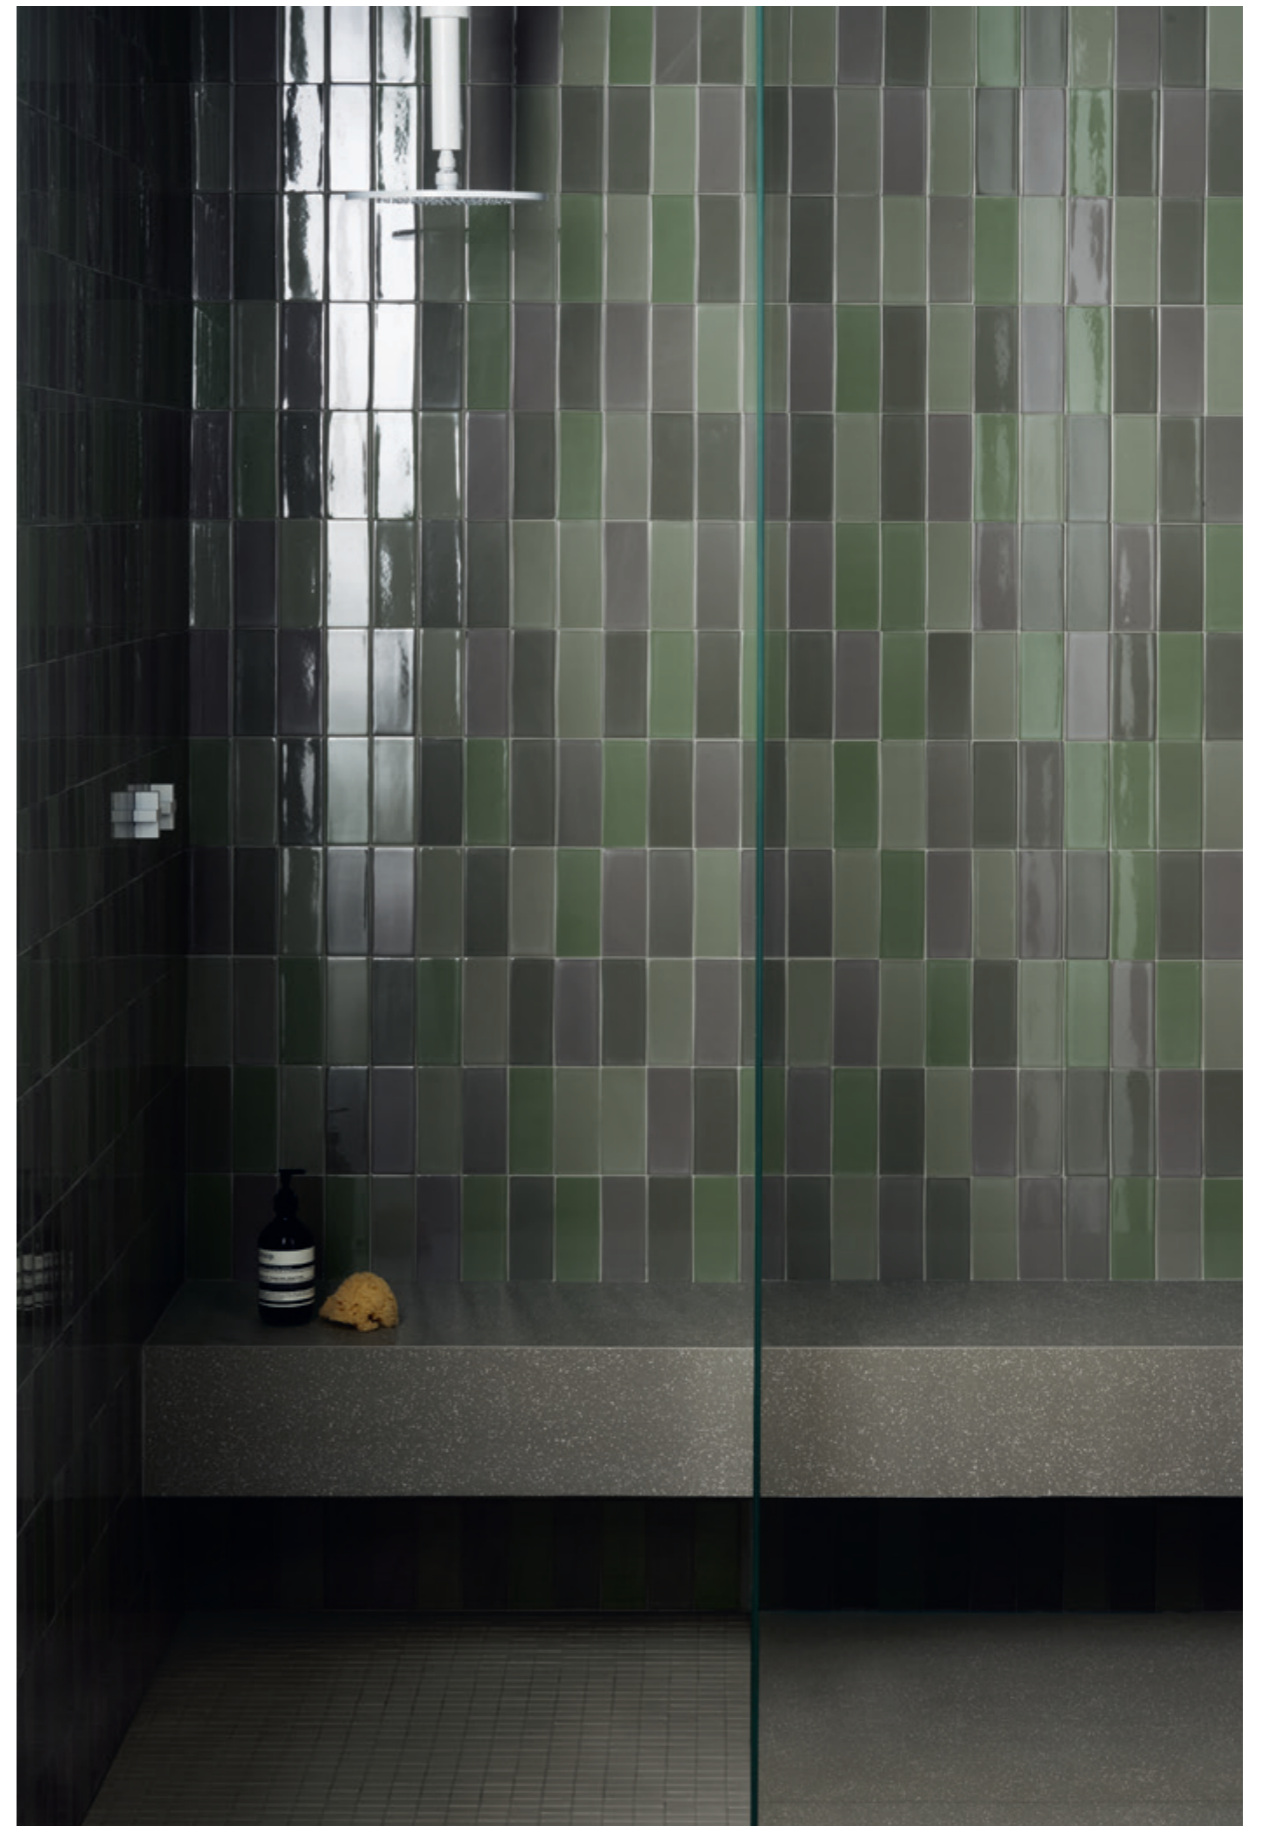

Wall Brick Lux Verde 6,5x15,5 - Floor Cosmo Verde 80x80 / Micro Cosmo Verde 29,5x29,5 - Bench Cosmo Verde 80x80